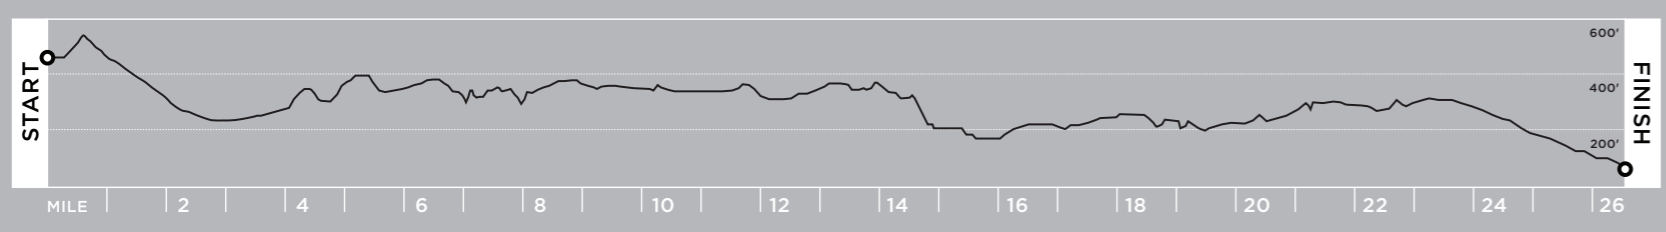

HONDA

LA MARATHON

PRESENTED BY **K-SWISS**

MARCH 20, 2011

LEGEND

- Mile
- ▲ Landmark
- BP Block Party
- Emerald Nuts Final Five

Aid Stations:

- 💧 Water
- 💧 Water and electrolyte drink

COURSE ELEVATION

LANDMARKS

1 Dodger Stadium	9 Barnsdall Park	17 Whiskey A Go Go
2 Chinatown Dragon Gate	10 Pantages Theater	18 The Troubadour
3 Olvera Street	11 Capitol Records Tower	19 Beverly Hills City Hall
4 Los Angeles City Hall	12 Hollywood & Vine	20 Rodeo Drive
5 Little Tokyo	13 Hollywood Walk of Fame	21 Historic Route 66
6 Cathedral of our Lady of Angels	14 Musso & Frank Grill	22 Veterans' Administration
7 Dorothy Chandler Music Center	15 Grauman's Chinese Theater	23 Palisades Park
8 Echo Park Lake	16 Chateau Marmont	24 Santa Monica Pier