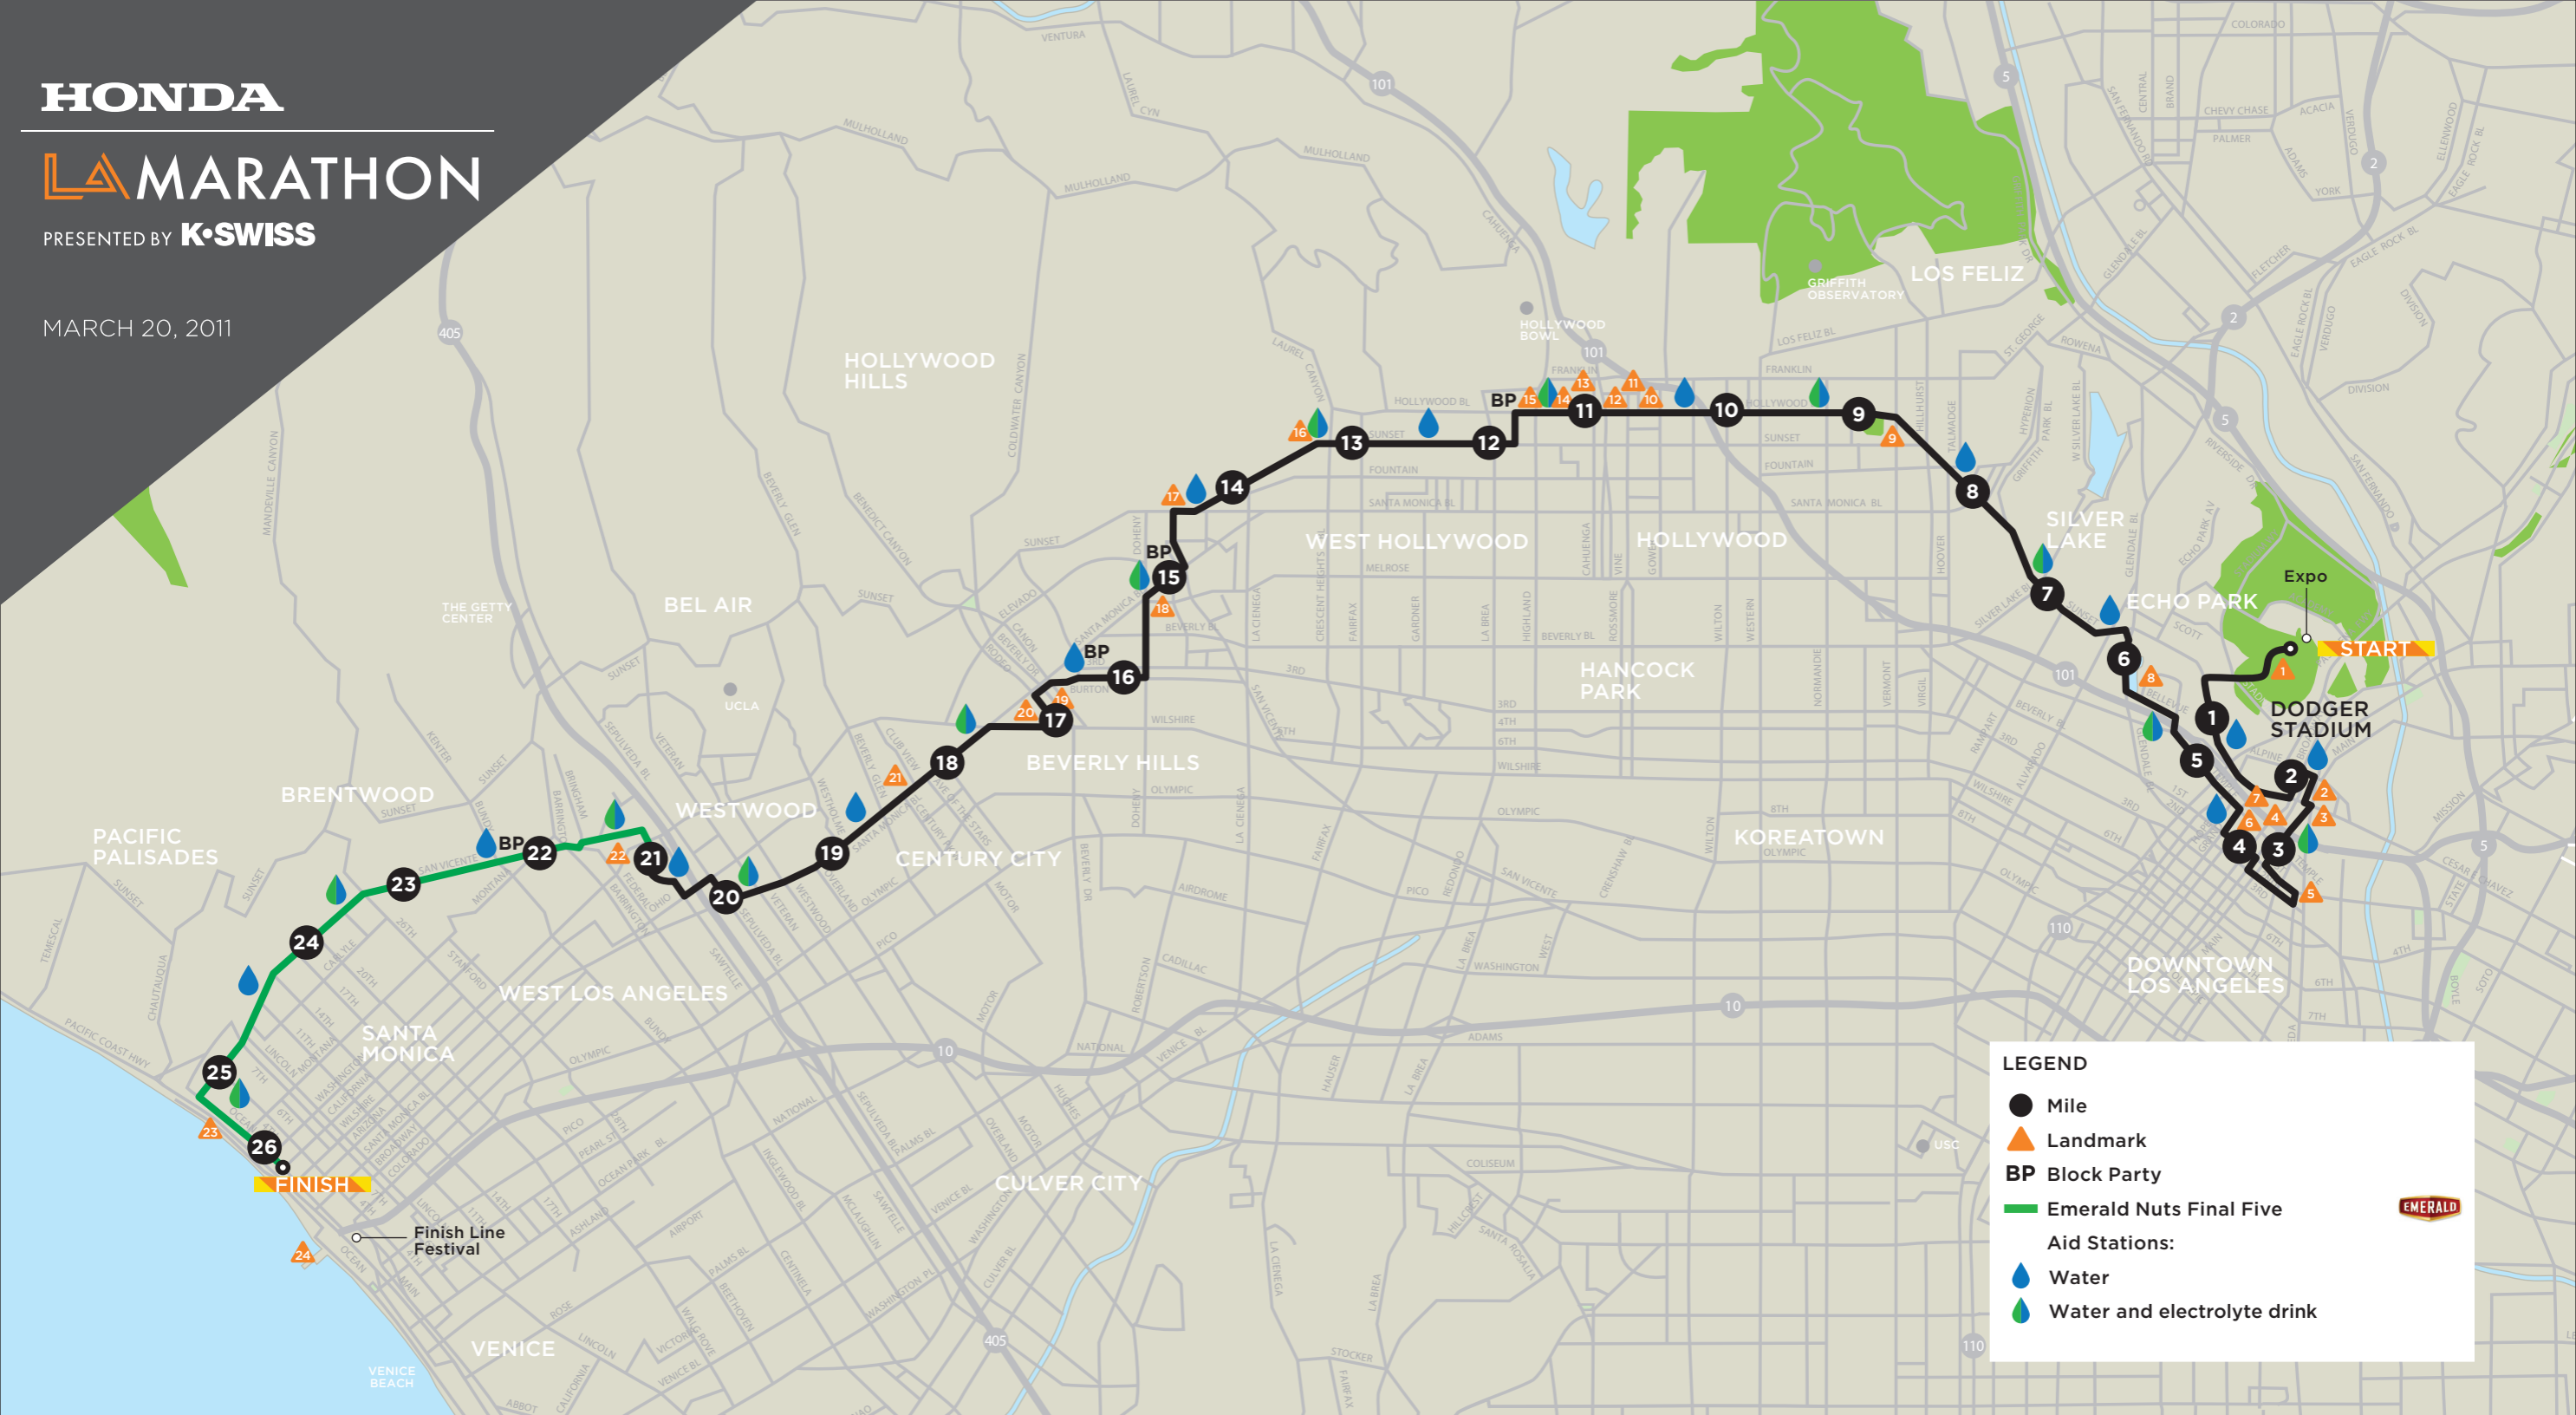

HONDA

LA MARATHON

PRESENTED BY **K-SWISS**

MARCH 20, 2011

LEGEND

- Mile
- ▲ Landmark
- BP Block Party
- Emerald Nuts Final Five

Aid Stations:

- 💧 Water
- 💧 Water and electrolyte drink

COURSE ELEVATION

LANDMARKS

1 Dodger Stadium	9 Barnsdall Park	17 Whiskey A Go Go
2 Chinatown Dragon Gate	10 Pantages Theater	18 The Troubadour
3 Olvera Street	11 Capitol Records Tower	19 Beverly Hills City Hall
4 Los Angeles City Hall	12 Hollywood & Vine	20 Rodeo Drive
5 Little Tokyo	13 Hollywood Walk of Fame	21 Historic Route 66
6 Cathedral of our Lady of Angels	14 Musso & Frank Grill	22 Veterans' Administration
7 Dorothy Chandler Music Center	15 Grauman's Chinese Theater	23 Palisades Park
8 Echo Park Lake	16 Chateau Marmont	24 Santa Monica Pier